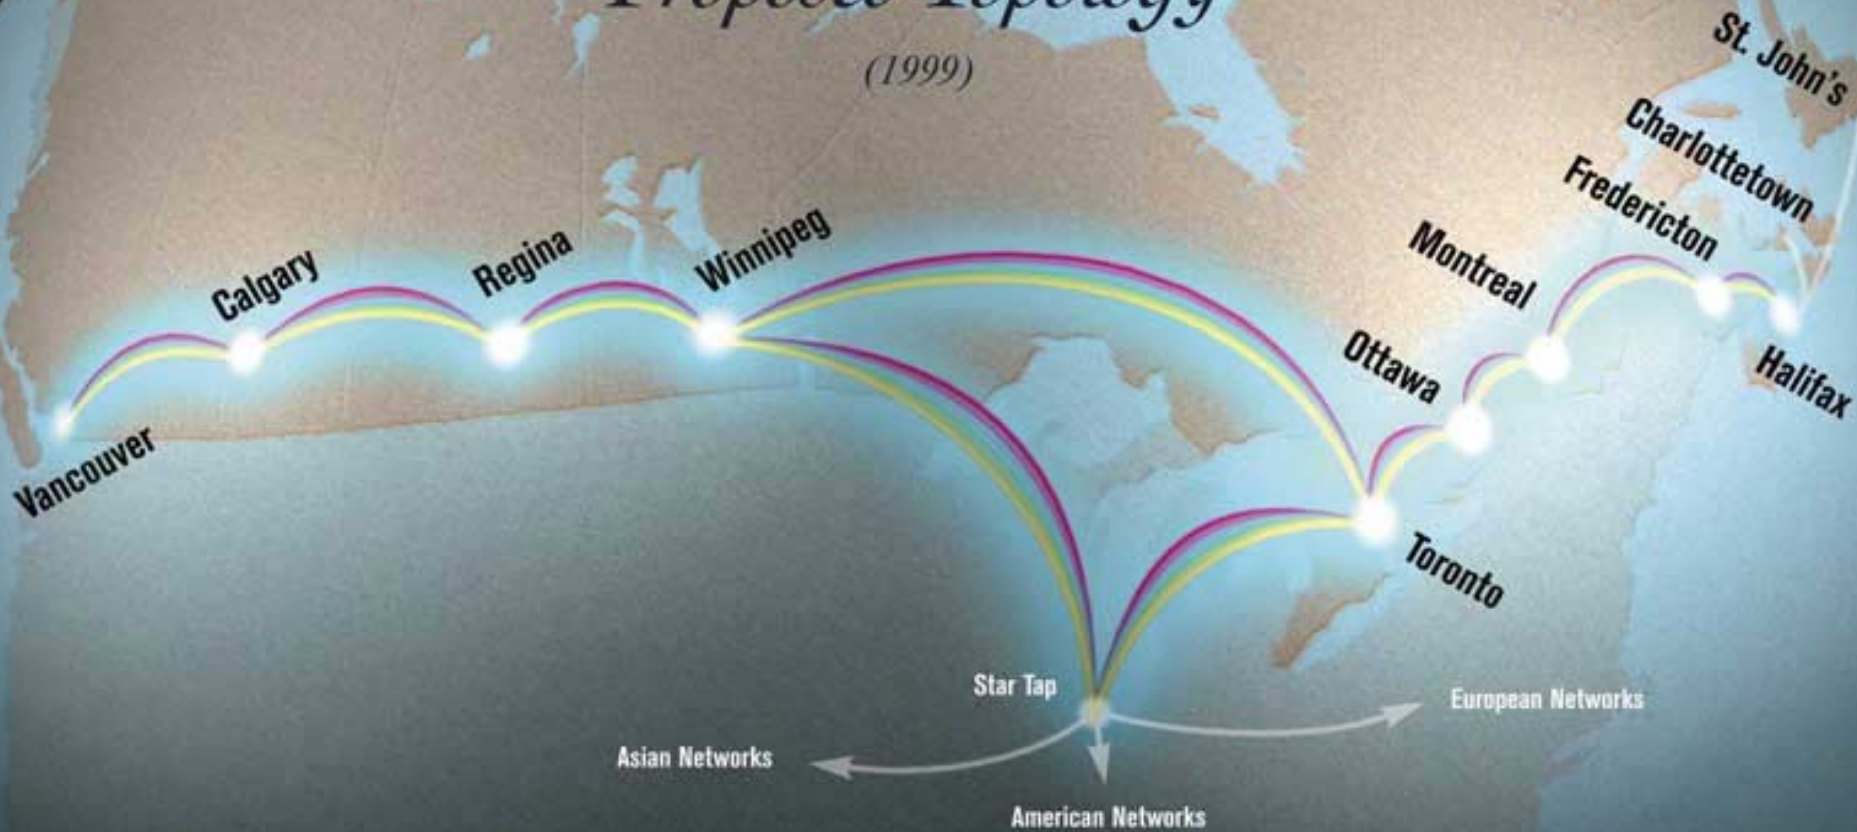

CAnet3

Proposed Topology

(1999)